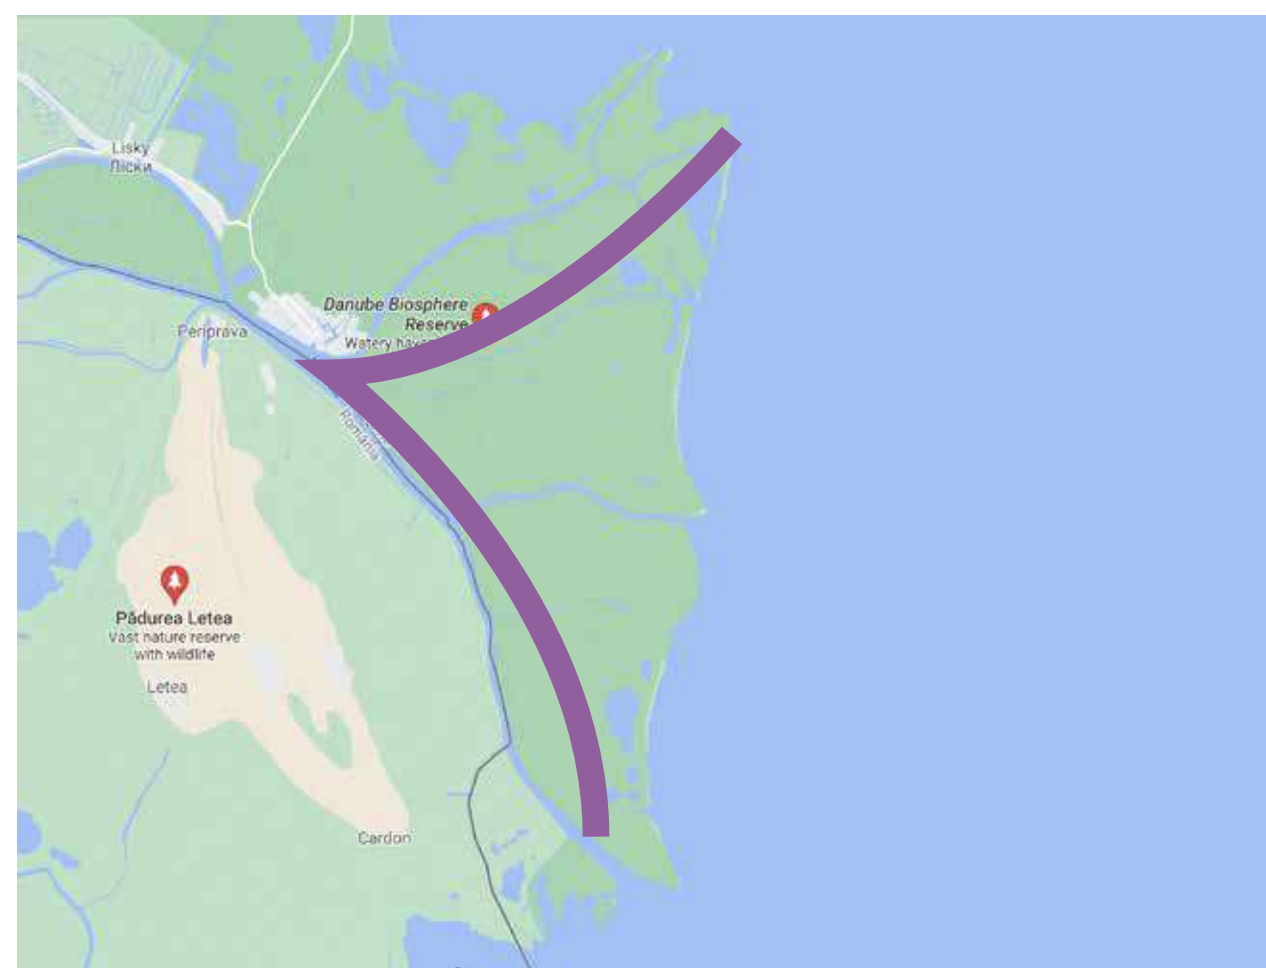

It also represents “The river danube delta” which is a watery haven sheltring rich natural life - in reference with Danube supermarkets sheltring rich variaty of products.

Motif