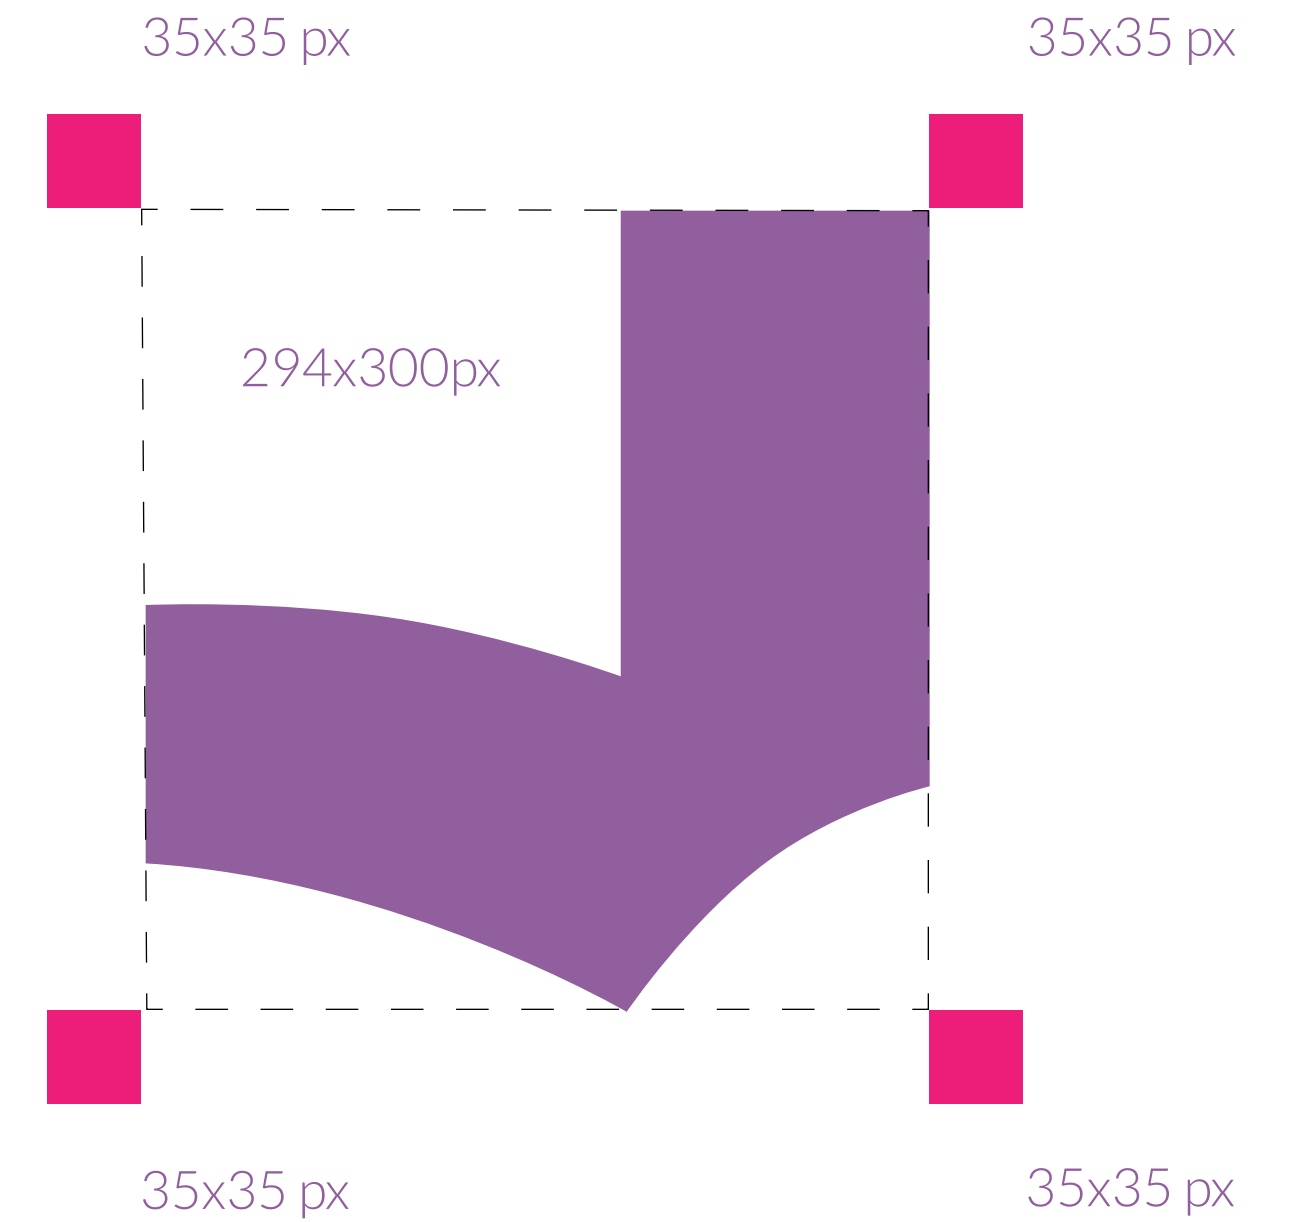

Safe Space (Center)
If used in single form